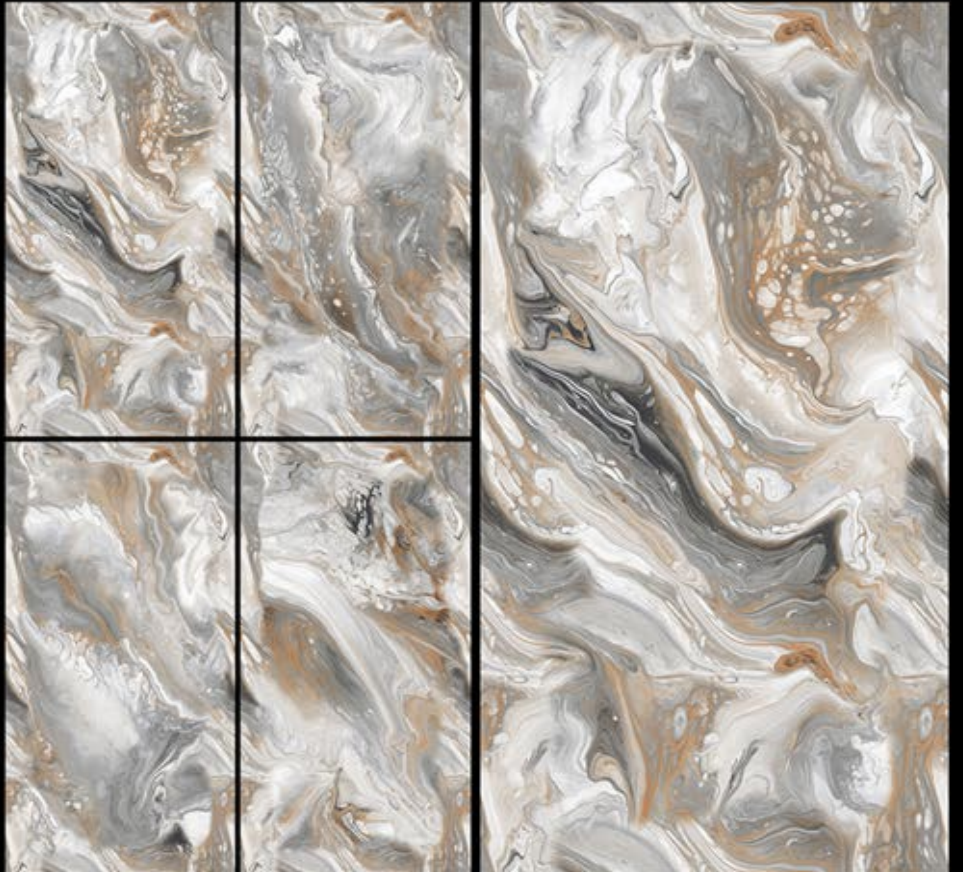

MORRIS BROWN

ENDLESS

SIZE

600 X 1200 MM

FINISH

RAINBOW

RANDOM

4