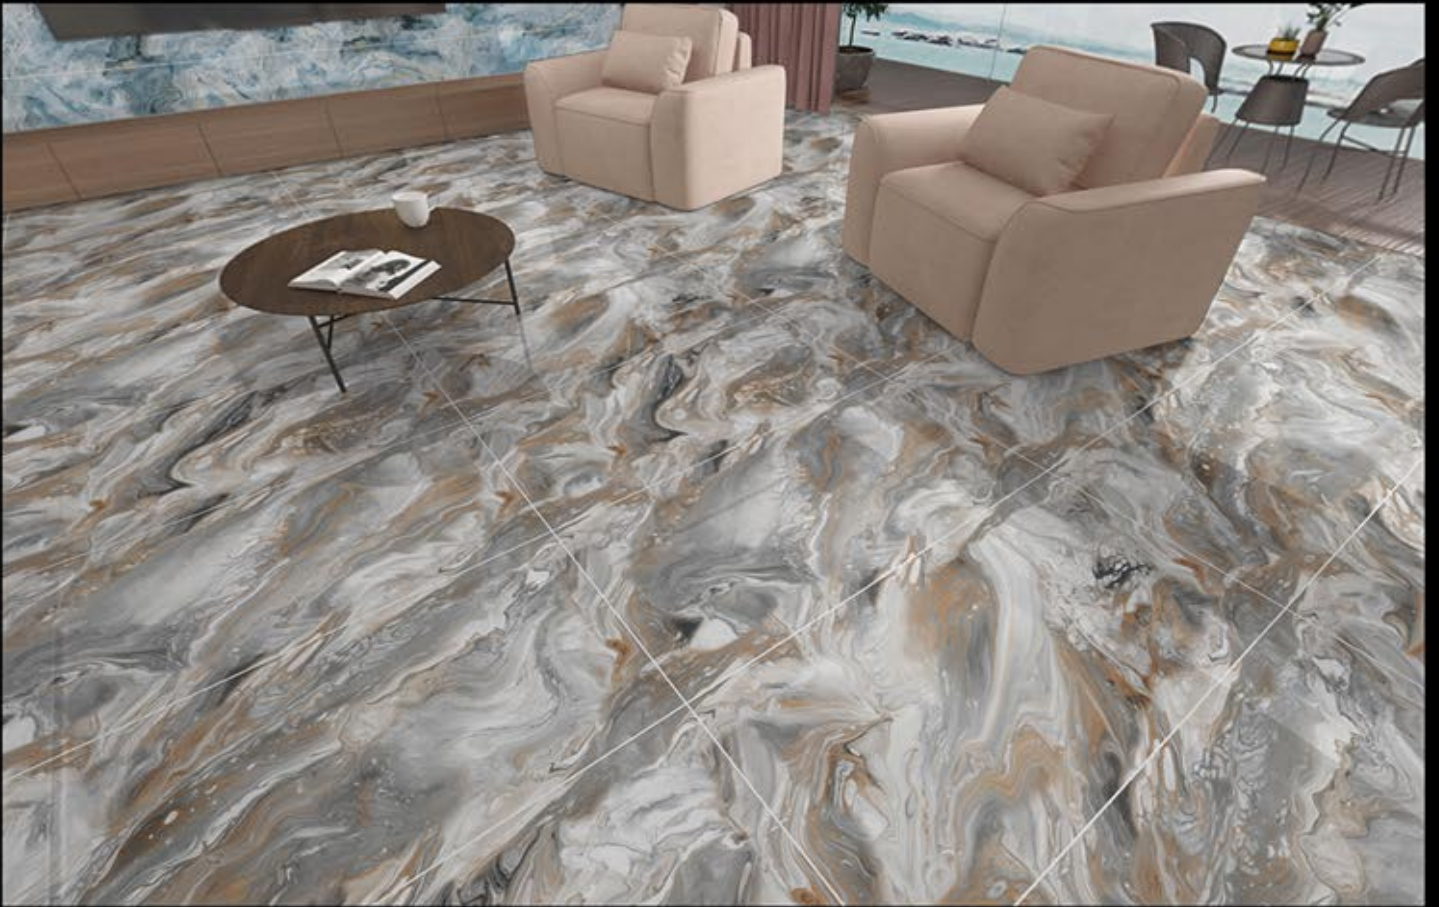

MORRIS BROWN

ENDLESS

SIZE

600 X 1200 MM

FINISH

RAINBOW

RANDOM

4